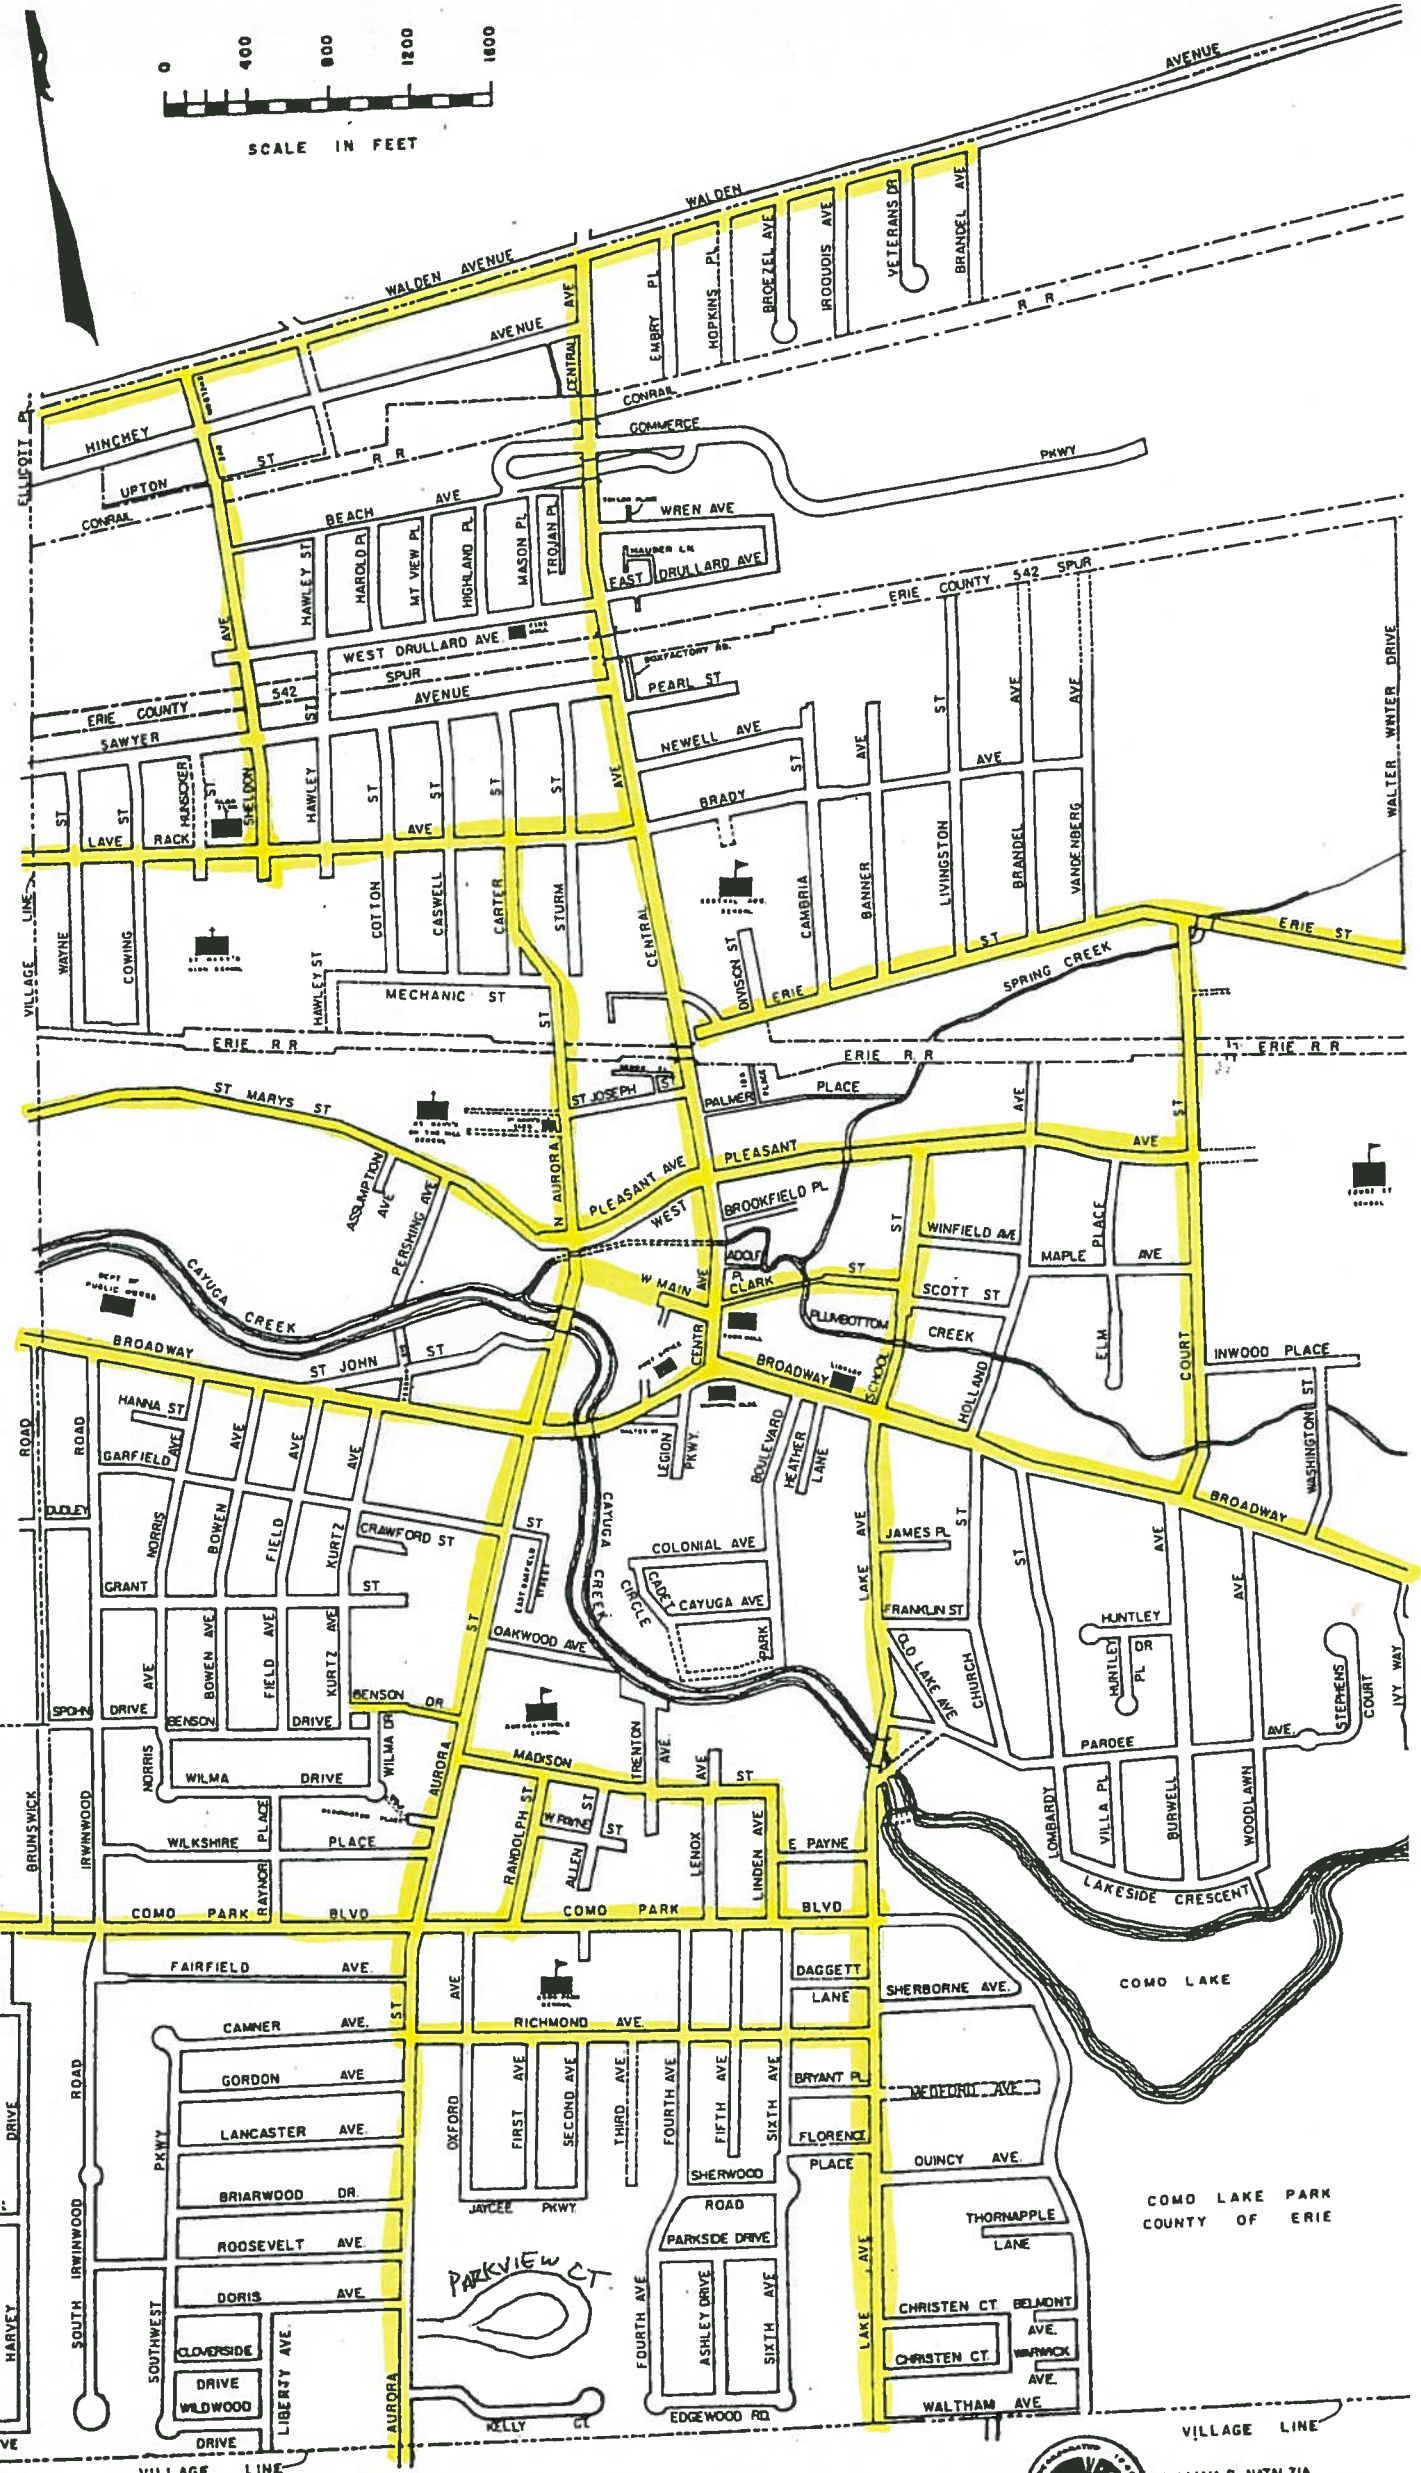

Sidewalk Plow Route

WILLIAM R. NATALZIA
 Supt. of Public Works
 Drawn by: M.J.G.
 Date: Mar 6, 1978
 Revised to: Jan 1, 1998